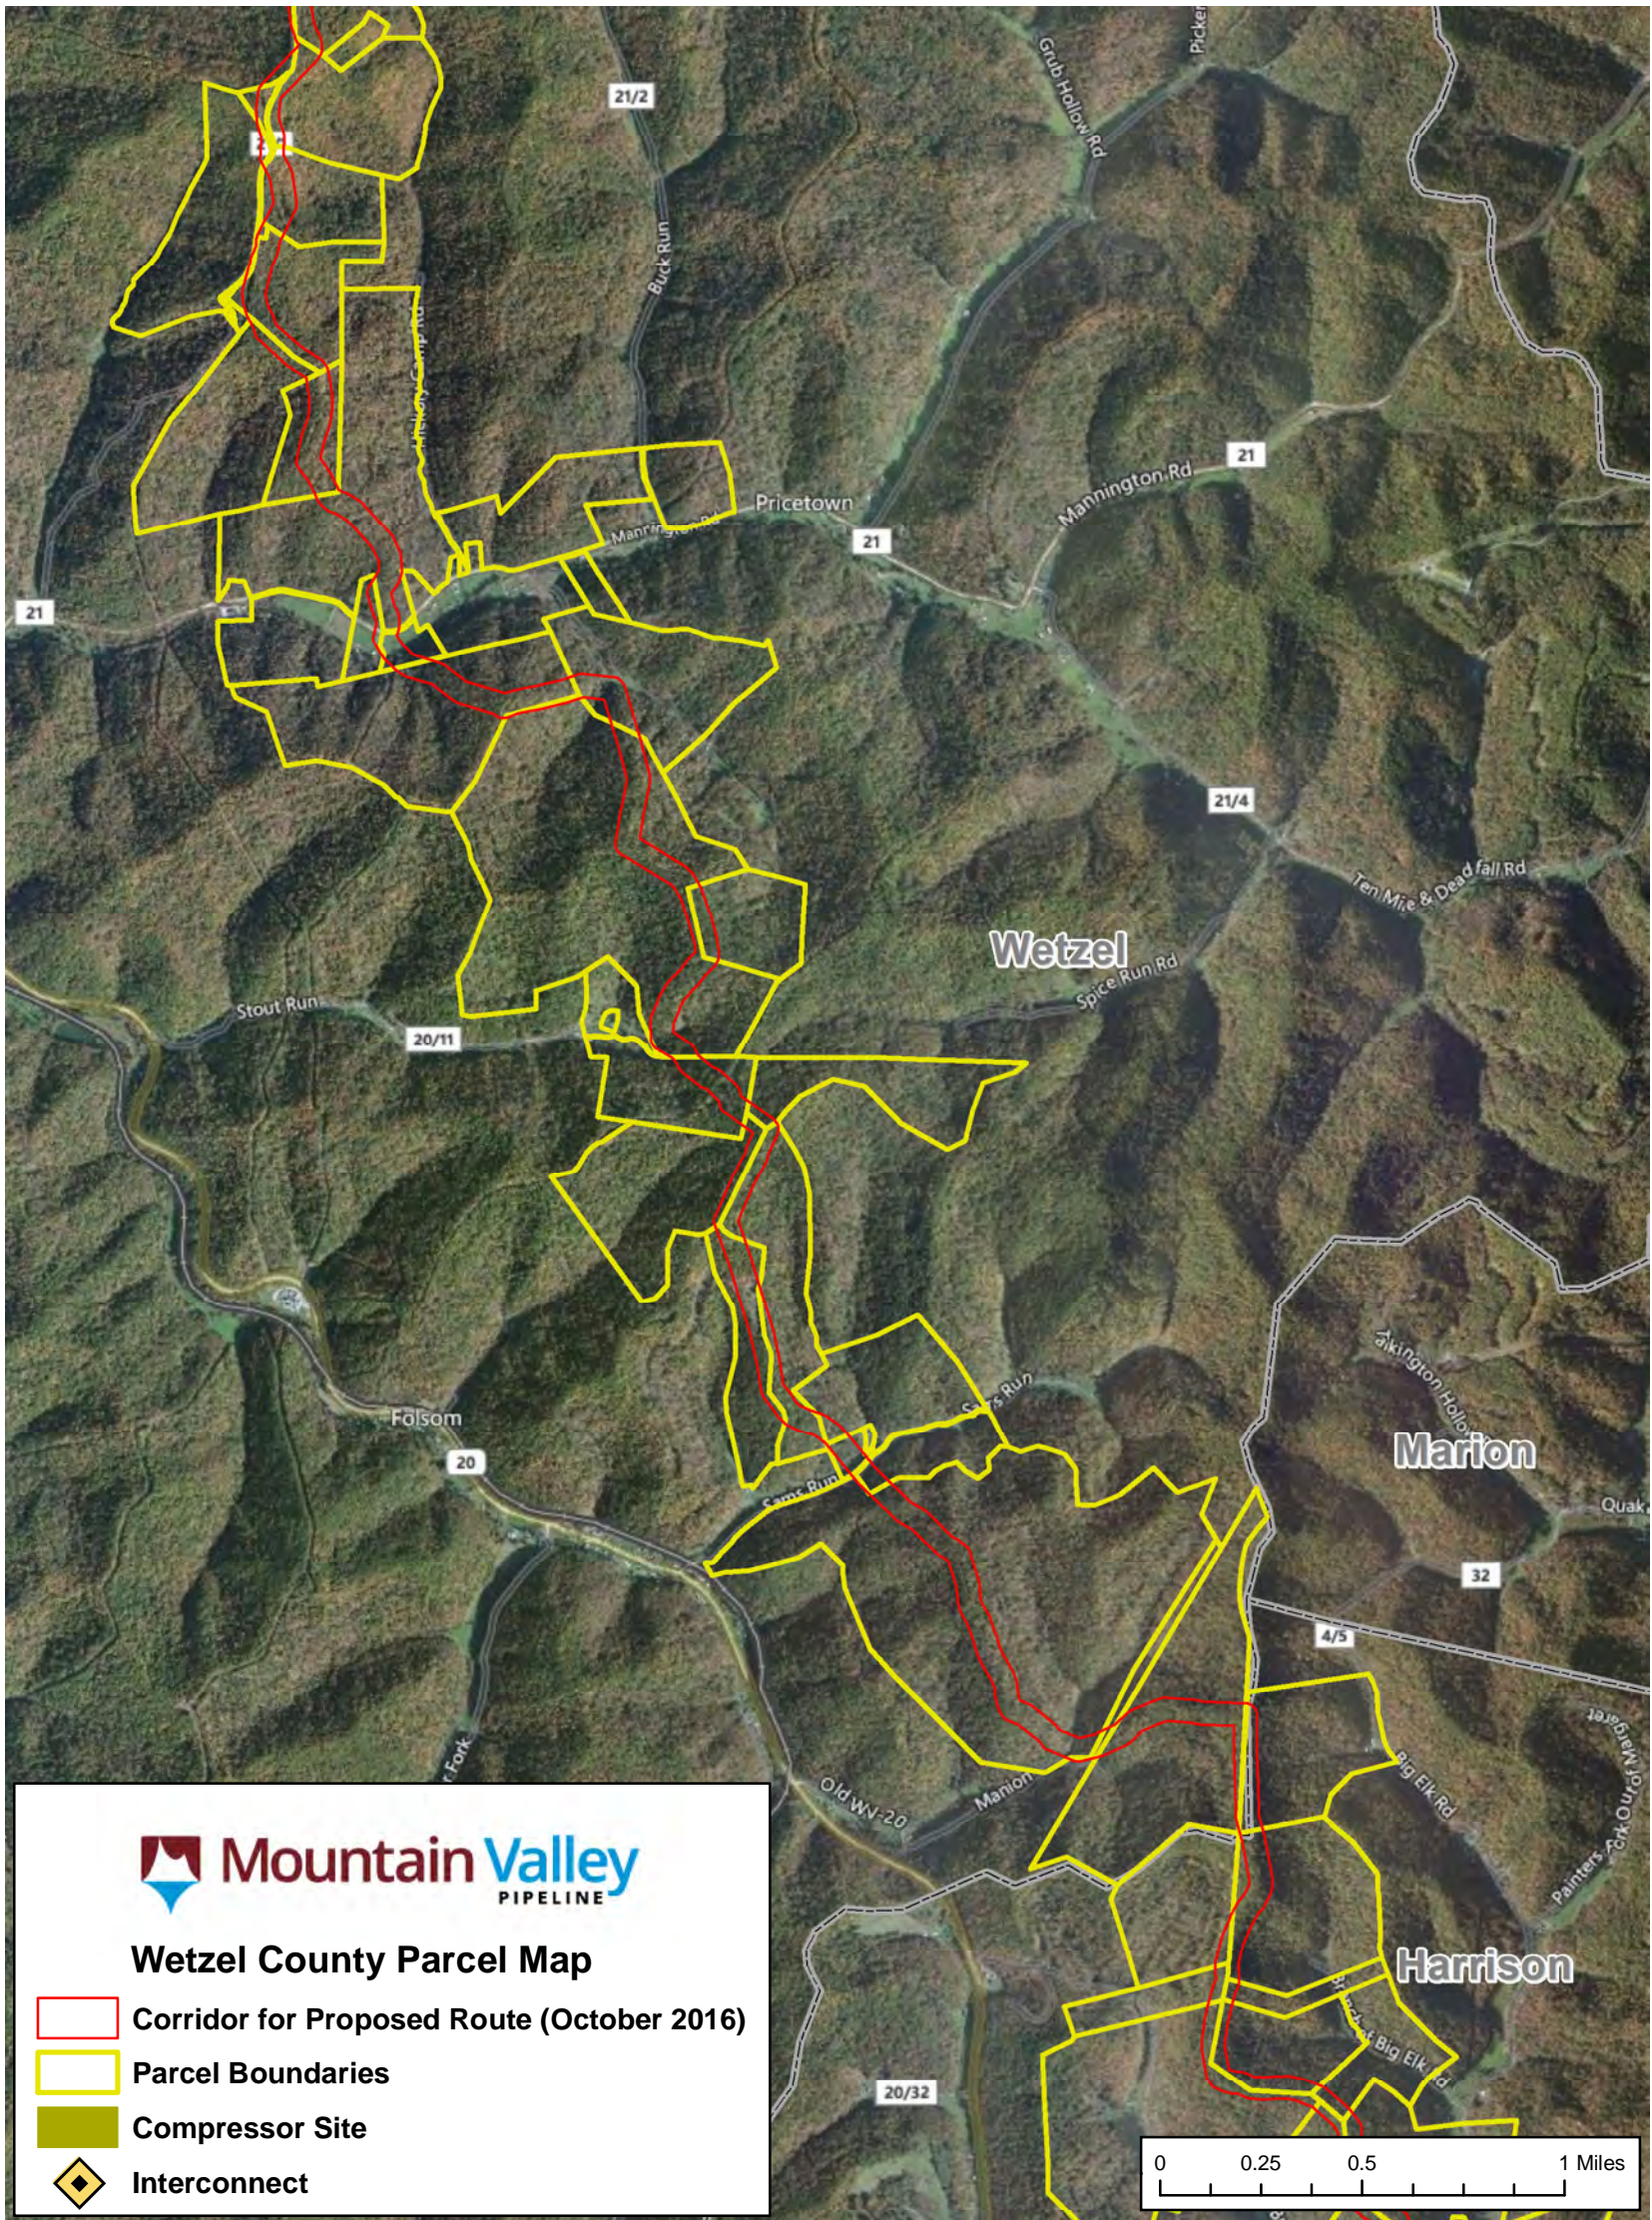

Pricetown

N Fork Rd

N Fork Rd

N Fork Rd

N Fork Rd

Sheep Run

Preachers Dream

Richwood Run Rd

Richwood Run Rd

Fallen Timber Run Rd

Richwood Run Rd

Grab Hollow Rd

Buck Run

Mannington Rd

Manran Run Rd

Spice Run Rd

15/17

15/4

7/4

15/17

15

15

15/17

7/8

7/6

21/3

21/2

21

21

20/11

**Wetzel County Parcel Map**

- Corridor for Proposed Route (October 2016)
- Parcel Boundaries
- Compressor Site
- Interconnect