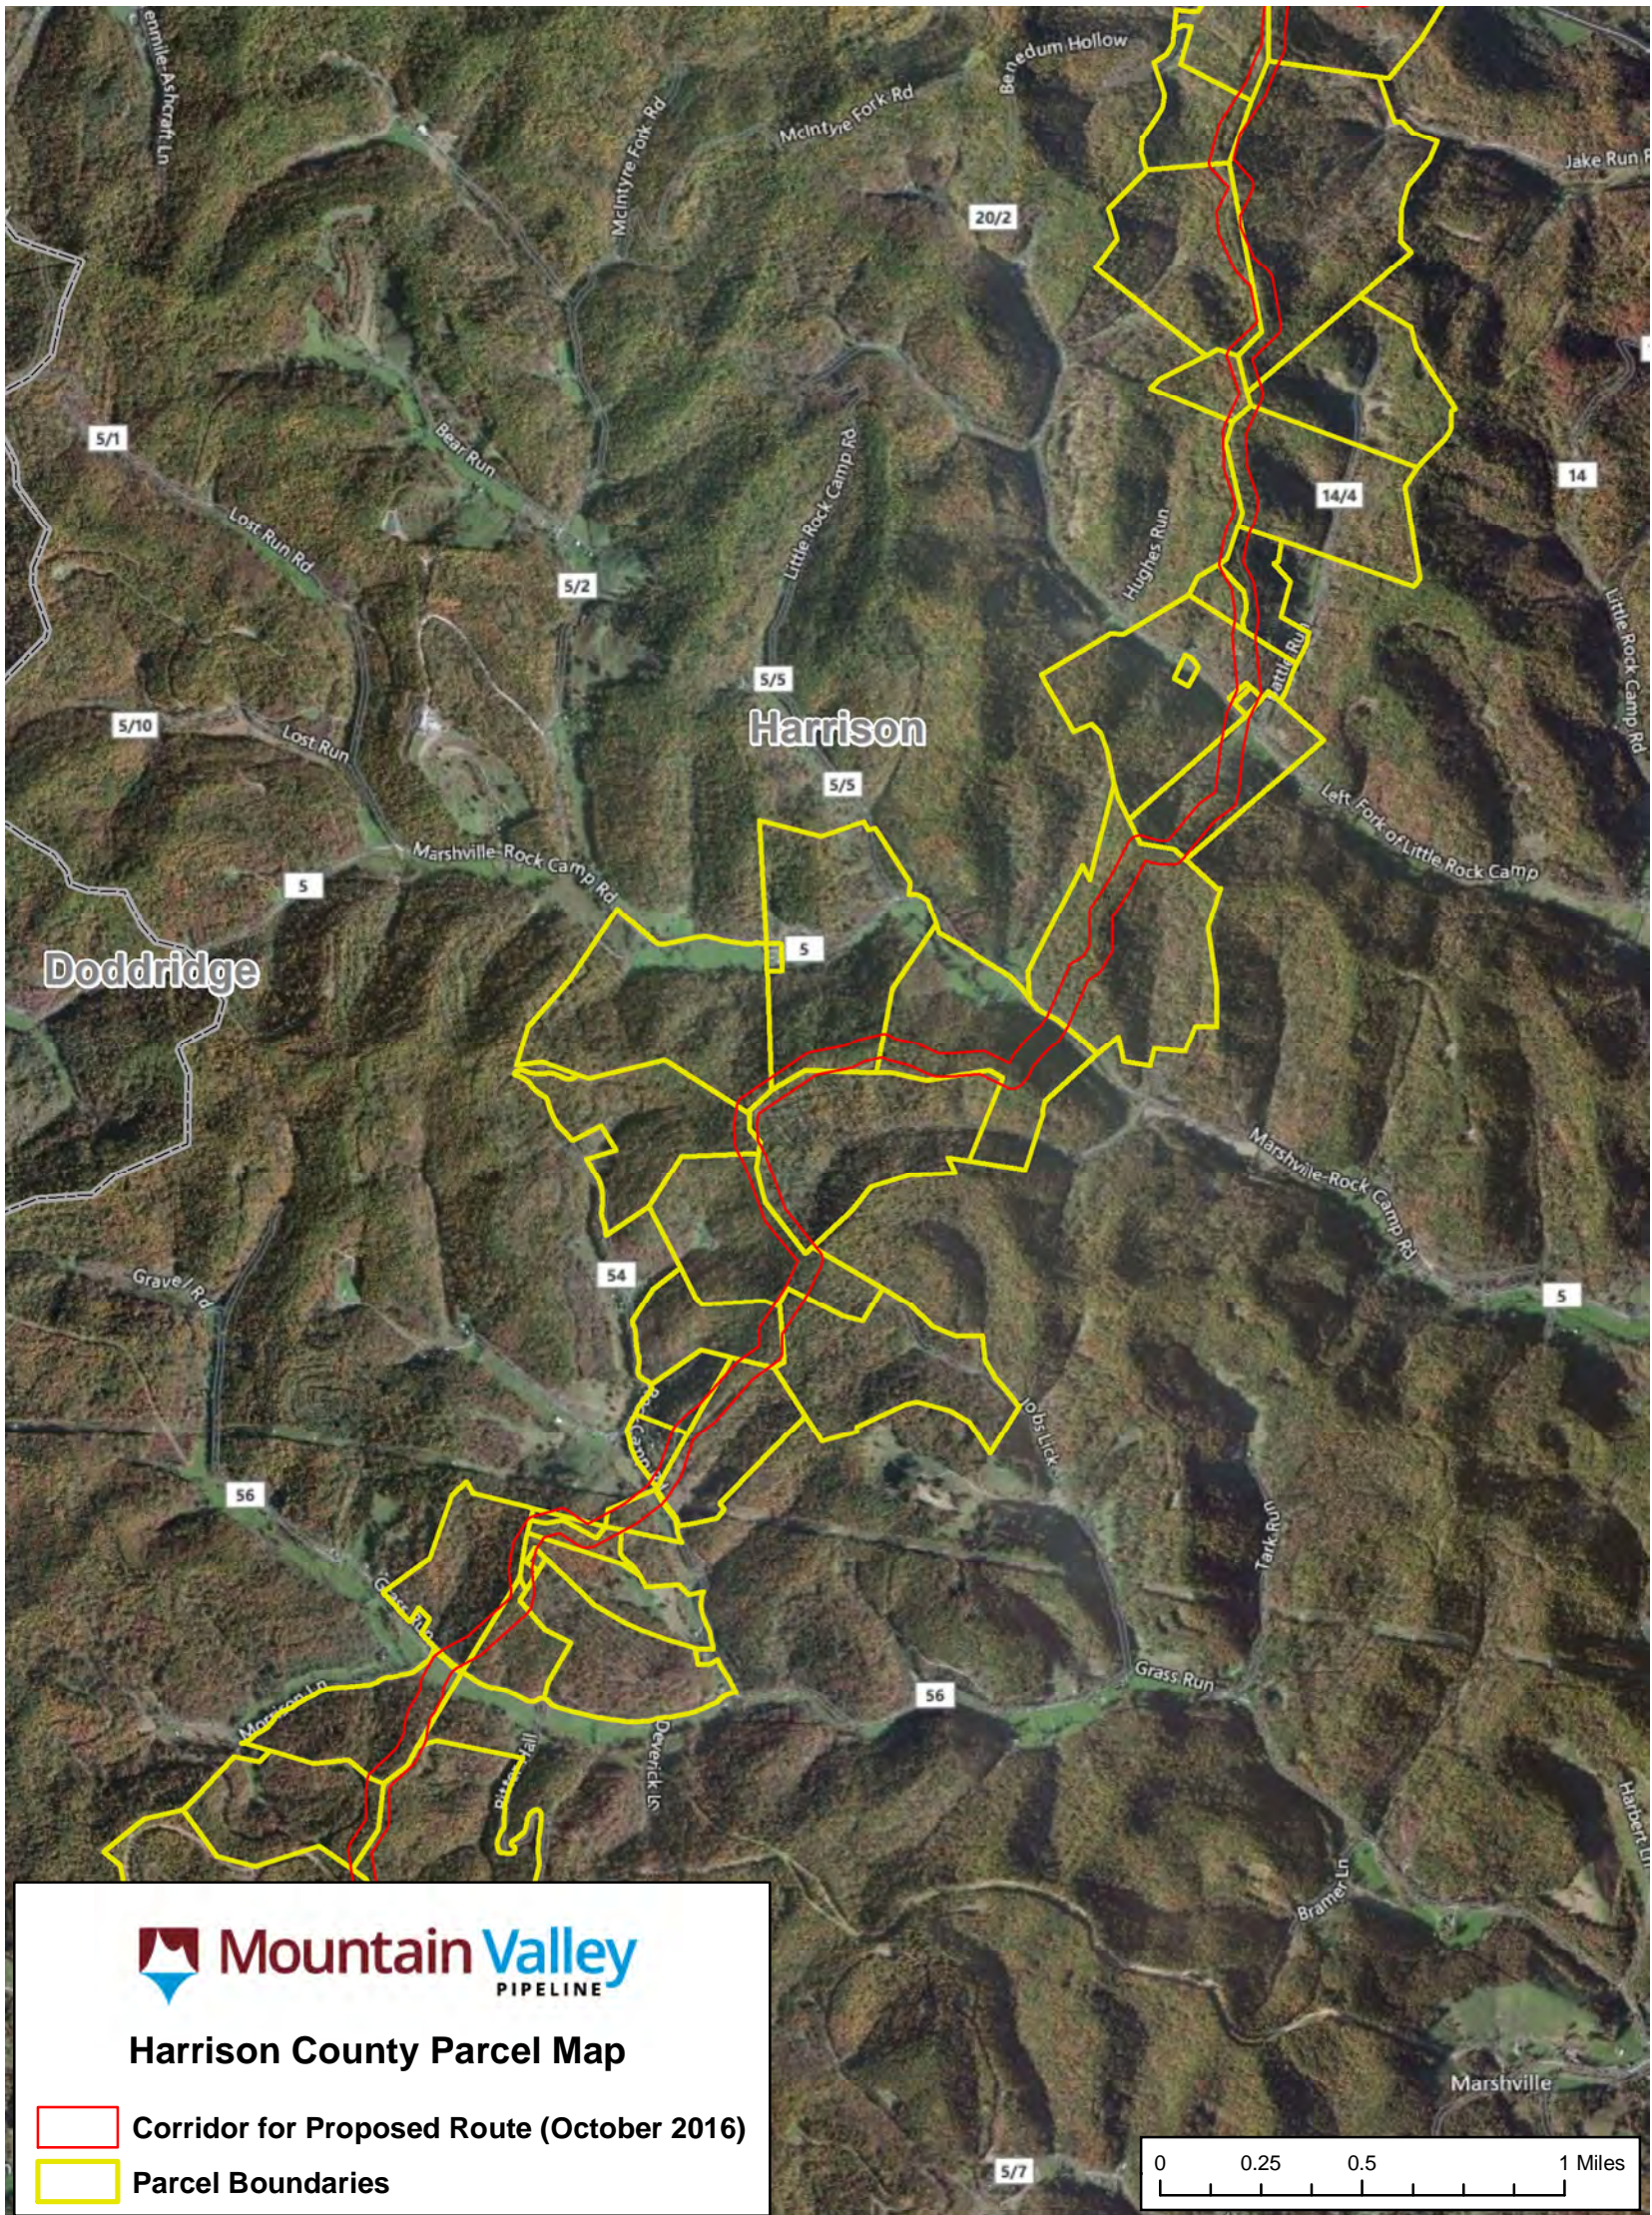

Wetzel

Marion

Harrison

Alliance

Wallace

Harrison County Parcel Map

-  Corridor for Proposed Route (October 2016)
-  Parcel Boundaries

Harrison County Parcel Map

- Corridor for Proposed Route (October 2016)
- Parcel Boundaries

Doddridge

56

Harrison County Parcel Map

- Corridor for Proposed Route (October 2016)
- Parcel Boundaries

Harrison County Parcel Map

- Corridor for Proposed Route (October 2016)
- Parcel Boundaries

Harrison County Parcel Map

-  Corridor for Proposed Route (October 2016)
-  Parcel Boundaries